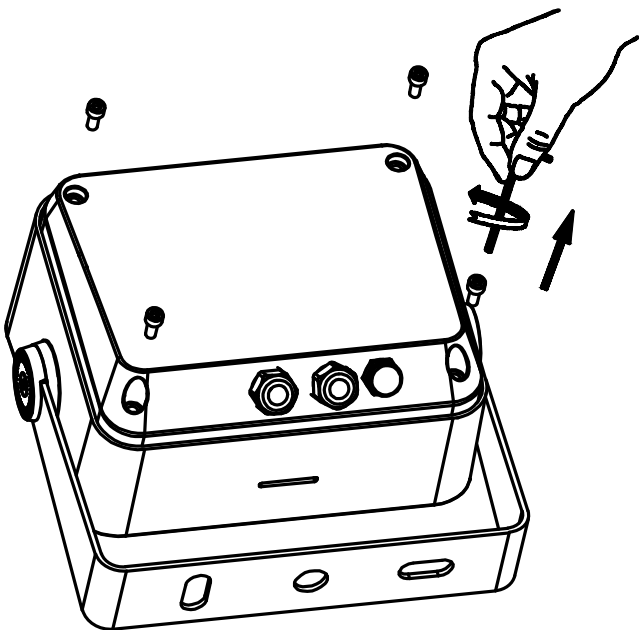

OUTDOOR

TG-211

1

2

3

4

MONO 110 - 240V

OUTDOOR