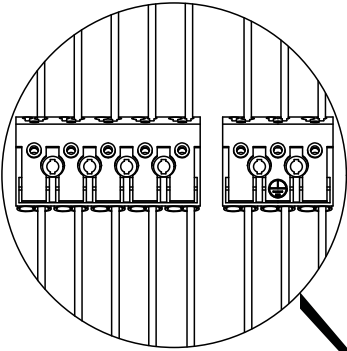

OUTDOOR

5 RGBW 110 - 240V