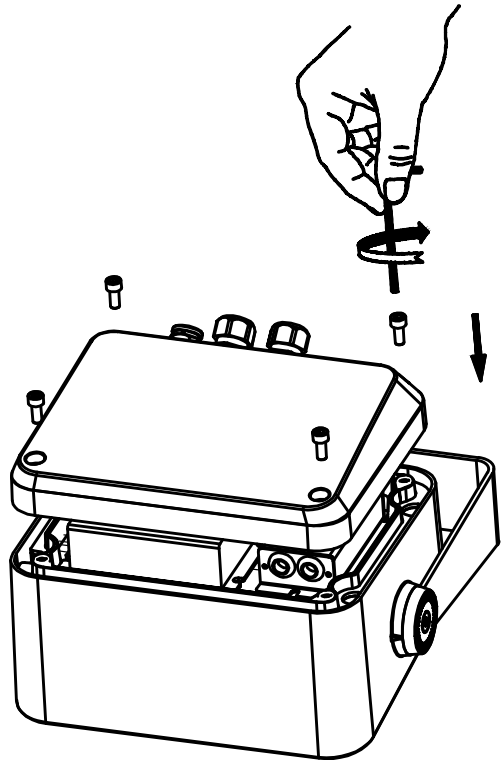

OUTDOOR

5 RGBW 110 - 240V

D+ D- GND PO PI N L
DMX

6

7

Rotate

8