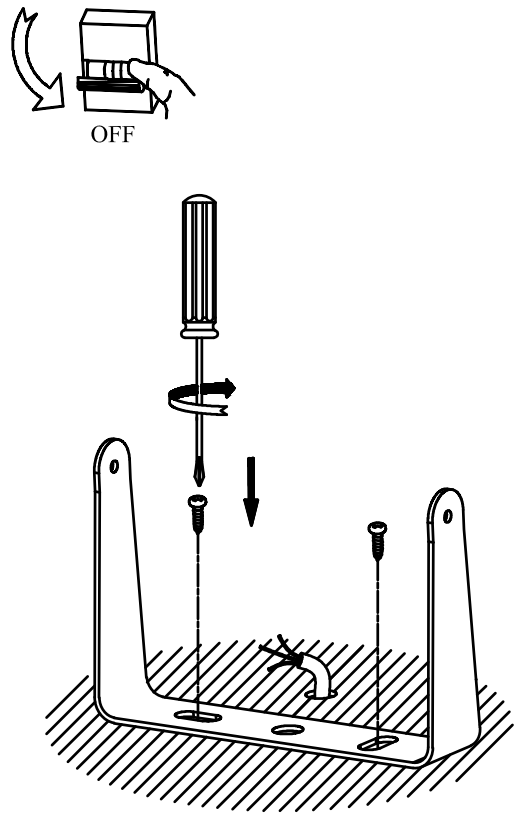

OUTDOOR

TG-211

1

2

3

4

MONO 110 - 240V

OUTDOOR