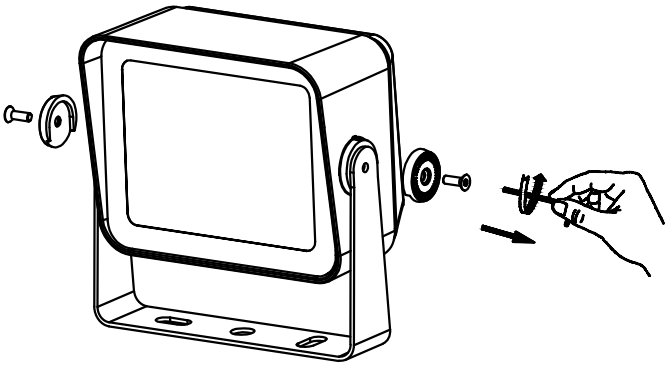

OUTDOOR

TG-211

1

2

3

4

MONO 110 - 240V

OUTDOOR