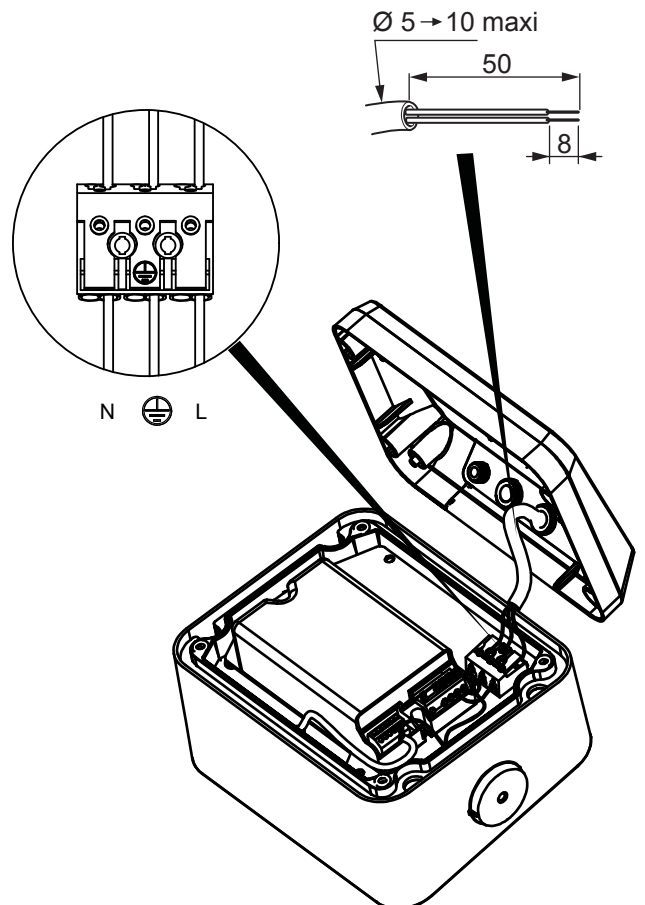

OUTDOOR

TG-211

1

2

3

4

MONO 110 - 240V

OUTDOOR