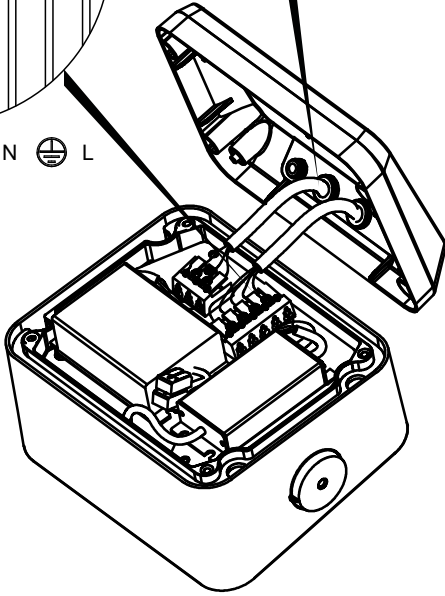

D+ D- GND PO PI N L
DMX